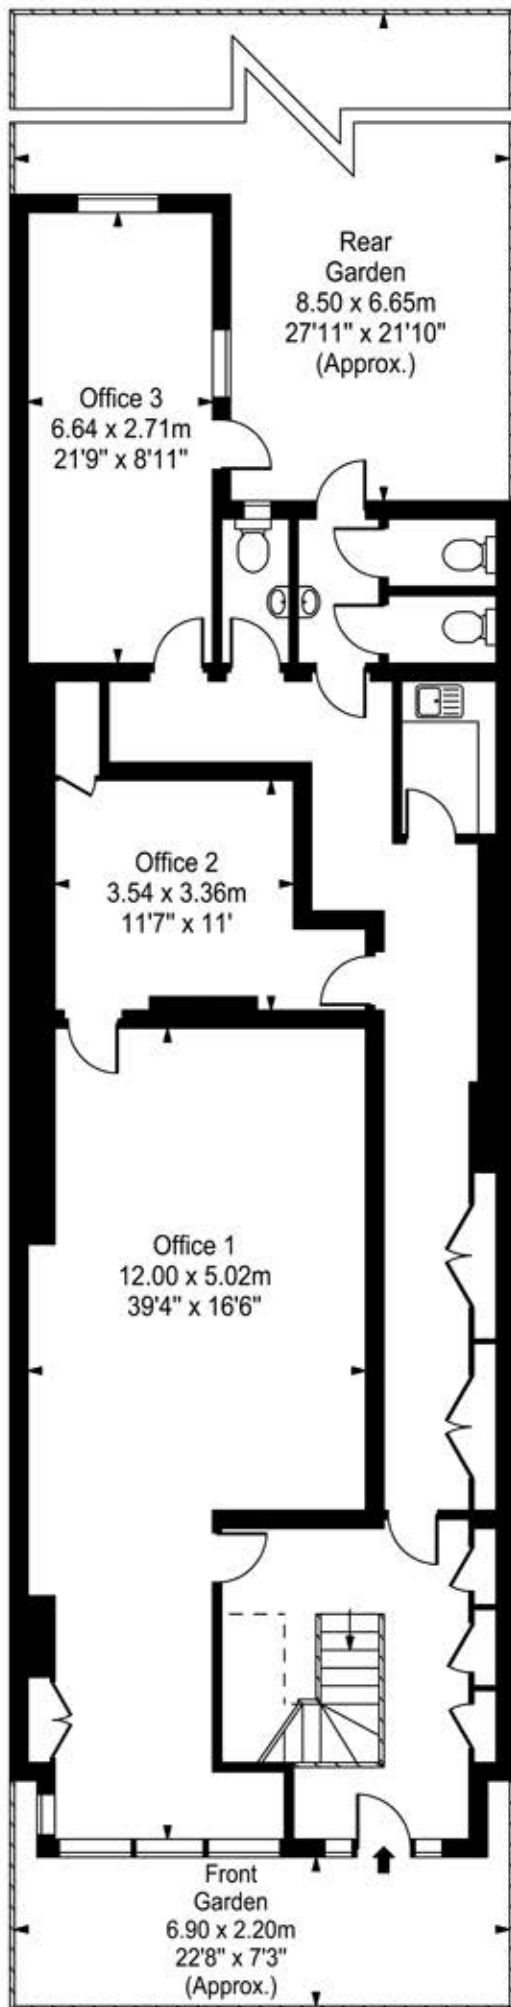

Fulwell Road

Approx. Gross Internal Area
255 Sq M - 2744 Sq Ft

First Floor

Every attempt is made to assure accuracy, however measurements are approximate and for illustrative purposes only. Not to scale.

Floor plan by www.frameworkphotos.co.uk