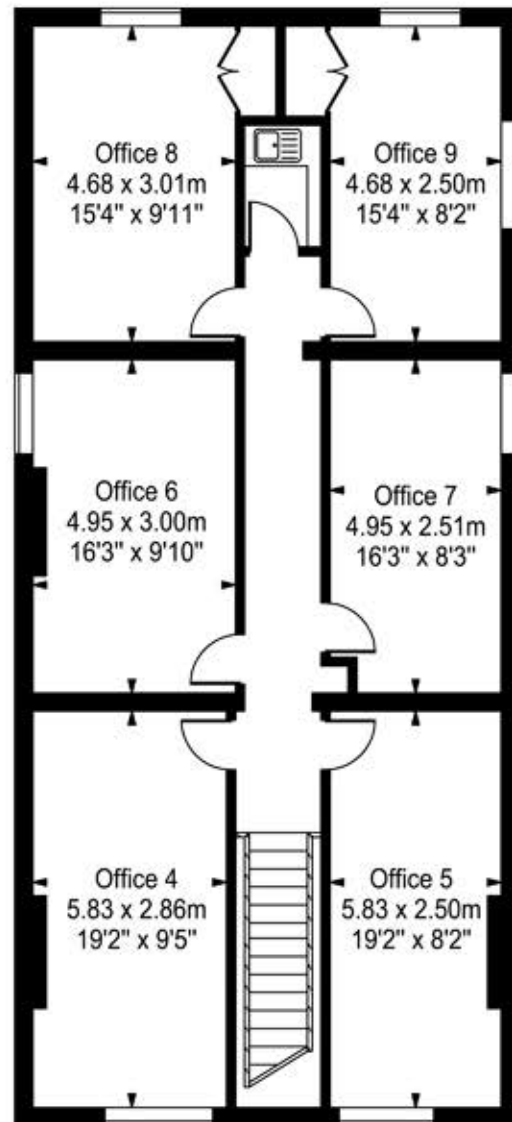

Fulwell Road

Approx. Gross Internal Area
255 Sq M - 2744 Sq Ft

First Floor

Every attempt is made to assure accuracy, however measurements are approximate and for illustrative purposes only. Not to scale.

Floor plan by www.frameworkphotos.co.uk